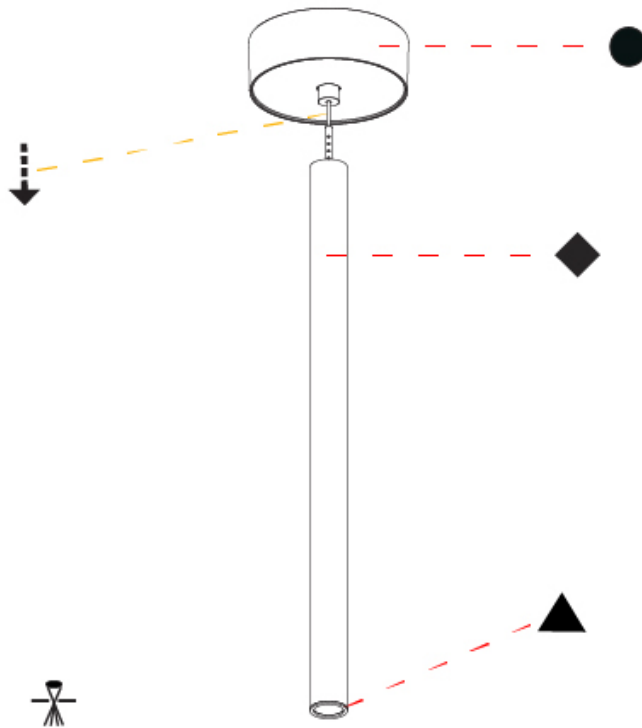

## HANGOVER PLUG SHINE MONOPOINT SURFACE CANOPY SUSPENSION

A30849-

PROJECT \_\_\_\_\_

TYPE \_\_\_\_\_

SPECIFIER \_\_\_\_\_

QUANTITY \_\_\_\_\_

DATE \_\_\_\_\_

A